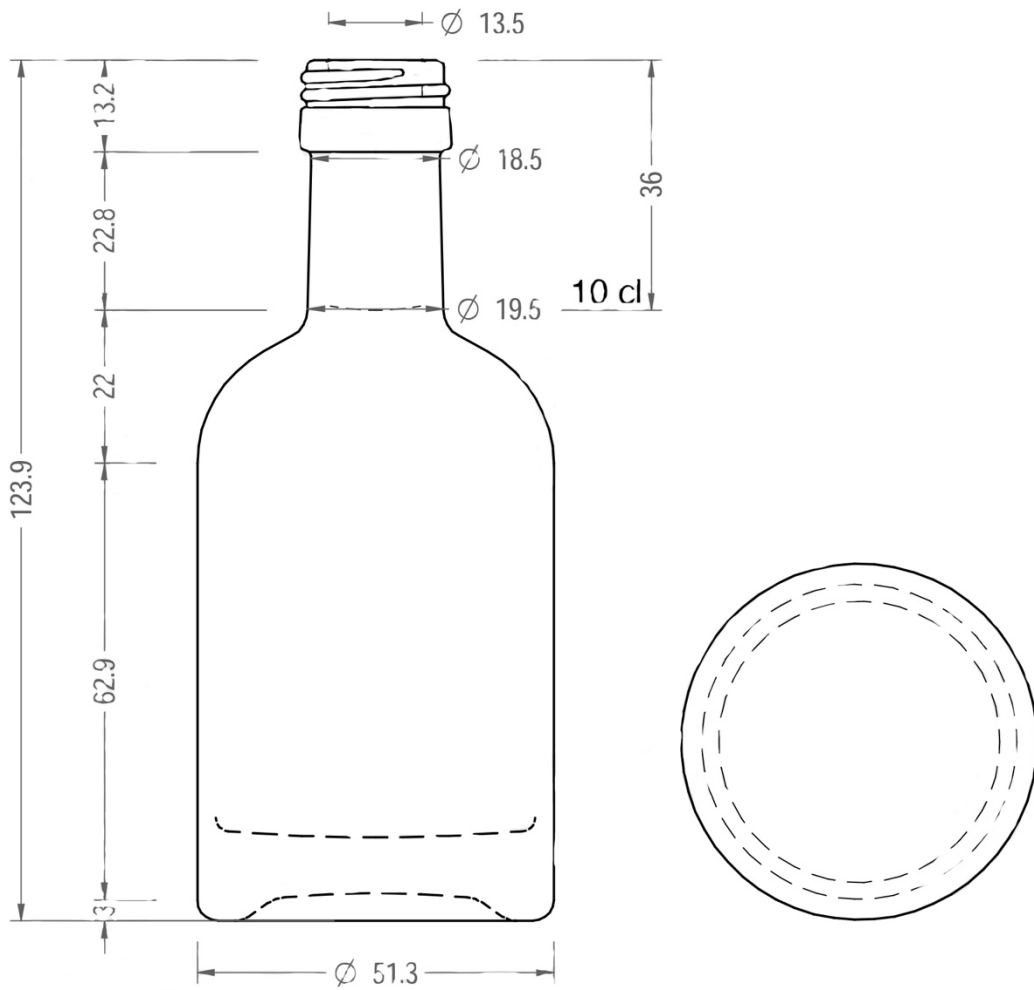

## 100ML NOCTURNE GLASS BOTTLE

Product code	NOCT100
Finish	BETS
Capacity	100ml
Brim-full capacity	105ml